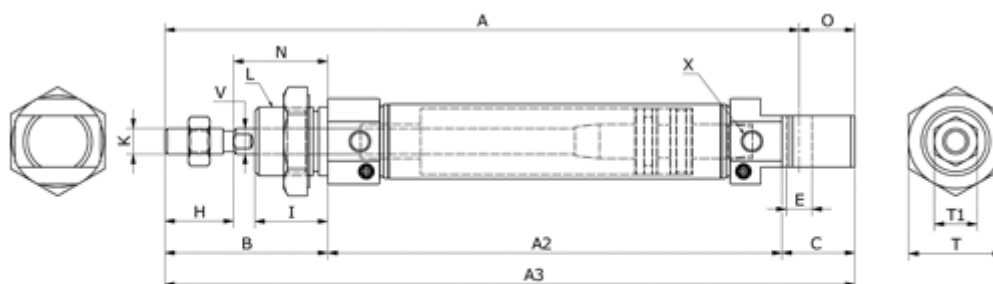

Data Sheet

Article number: 58MIC25S0030CAG

Description: Cylinder MIC-25x30-S-CA-G, Ø25x30
Double acting with cushin type - port 1/8"

Measures

A	= 126	I	= 22	V = 10
A2	= 65	K	= M10x1,25	X = 1/8"
A3	= 137	L	= M22x1,5	
B	= 50	N	= 28	
Bore diameter	= 25	O	= 11	
C	= 22	Stroke	= 30	
E	= 8	T	= 17	
HS	= 22	T1	= 29	